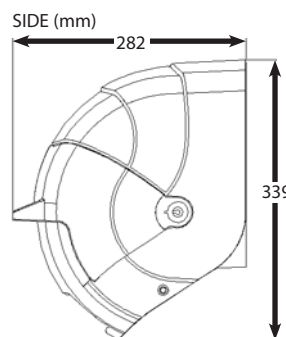

Cascades

EASY OUT

Towel dispenser

Contoured dispensing arm offers a hands-free alternative when you use your wrist, arm or elbow to dispense paper.

It's your best value in roll towel dispensers.

Benefits that speak for themselves:

- Simple: fewer internal parts make this roll towel dispenser the most efficient and easy to load
- Compact: unique, modern integrated design, with front dispensing arm, minimizes needed space
- Universal: holds ALL Cascades roll paper with any core size

Item number	Dispenser dimensions	Number of dispenser/case	Number of cases/pallet	Case dimensions	Case cube	Case weight	UPC Code	SCC Code	Capacity
10105	11.4 x 13.4 x 11.1 in (29 x 34 x 28 cm)	1	84	13.5 x 11.75 x 11.25 in (34 x 30 x 29 cm)	1.03 ft ³ (0.03 m ³)	5 lb (2.36 kg)	0-67220-10105-4	0-00-67220-10105-4	8" (200 mm) diameter roll