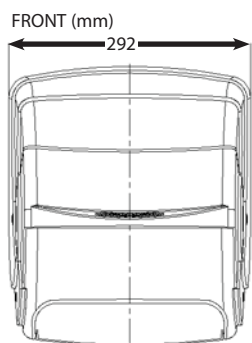

Cascades

EASY OUT

Towel dispenser

Contoured dispensing arm offers a hands-free alternative when you use your wrist, arm or elbow to dispense paper.

It's your best value in roll towel dispensers.

Benefits that speak for themselves:

- Simple: fewer internal parts make this roll towel dispenser the most efficient and easy to load
- Compact: unique, modern integrated design, with front dispensing arm, minimizes needed space
- Universal: holds ALL Cascades roll paper with any core size

Item number	Dispenser dimensions	Number of dispenser/case	Number of cases/pallet	Case dimensions	Case cube	Case weight	UPC Code	SCC Code	Capacity
10105	11.4 x 13.4 x 11.1 in (29 x 34 x 28 cm)	1	84	13.5 x 11.75 x 11.25 in (34 x 30 x 29 cm)	1.03 ft ³ (0.03 m ³)	5 lb (2.36 kg)	0-67220-10105-4	0-00-67220-10105-4	8" (200 mm) diameter roll