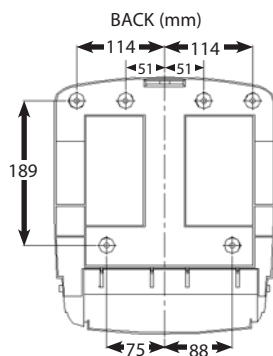

- Simple: fewer internal parts make this roll towel dispenser the most efficient and easy to load
- Compact: unique, modern integrated design, with front dispensing arm, minimizes needed space
- Universal: holds ALL Cascades roll paper with any core size

Item number	Dispenser dimensions	Number of dispenser/case	Number of cases/pallet	Case dimensions	Case cube	Case weight	UPC Code	SCC Code	Capacity
10105	11.4 x 13.4 x 11.1 in (29 x 34 x 28 cm)	1	84	13.5 x 11.75 x 11.25 in (34 x 30 x 29 cm)	1.03 ft ³ (0.03 m ³)	5 lb (2.36 kg)	0-67220-10105-4	0-00-67220-10105-4	8" (200 mm) diameter roll